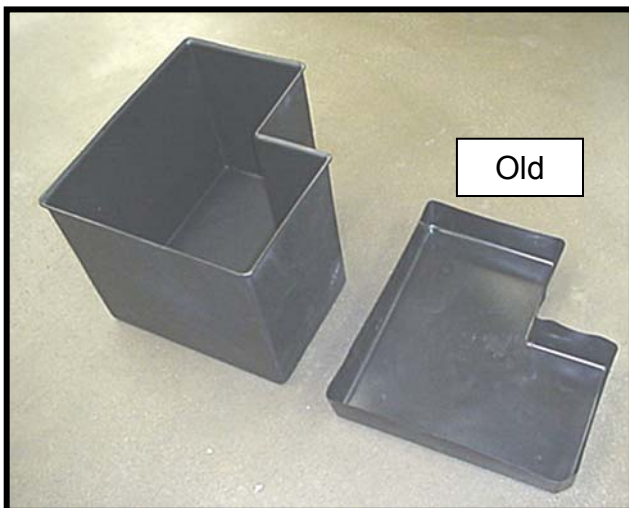

Product Change Bulletin

This bulletin is strictly informational, no action is required

Starting in July of 2004 our 2000, 3000, 290, and 34 Series machines were built using a full capacity battery tray. The new battery tray has a drain hose attached to the bottom and can contain the full contents of the batteries.

**2000 Series Battery Tray
New Part Number 21-0000**

**3000 Series Battery Tray
New Part Number 32-0000**

**290 Series Battery Tray
New Part Number 290-0000**

**34 Series Battery Tray
New Part Number 4-0000**