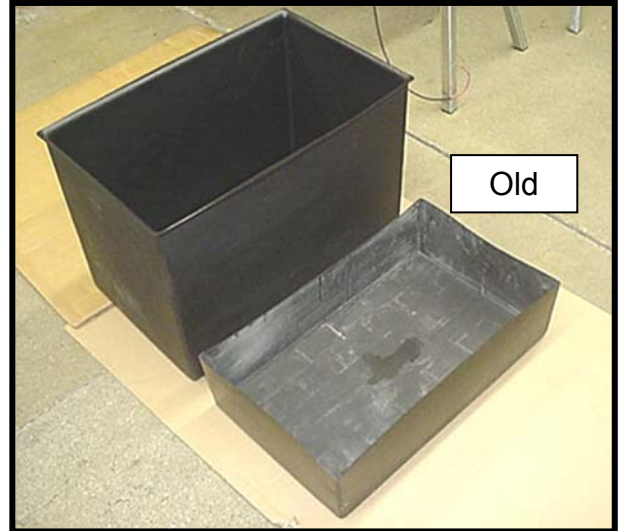

Product Change Bulletin

This bulletin is strictly informational, no action is required

Starting in July of 2004 our 2000, 3000, 290, and 34 Series machines were built using a full capacity battery tray. The new battery tray has a drain hose attached to the bottom and can contain the full contents of the batteries.

**2000 Series Battery Tray
New Part Number 21-0000**

**3000 Series Battery Tray
New Part Number 32-0000**

**290 Series Battery Tray
New Part Number 290-0000**

**34 Series Battery Tray
New Part Number 4-0000**