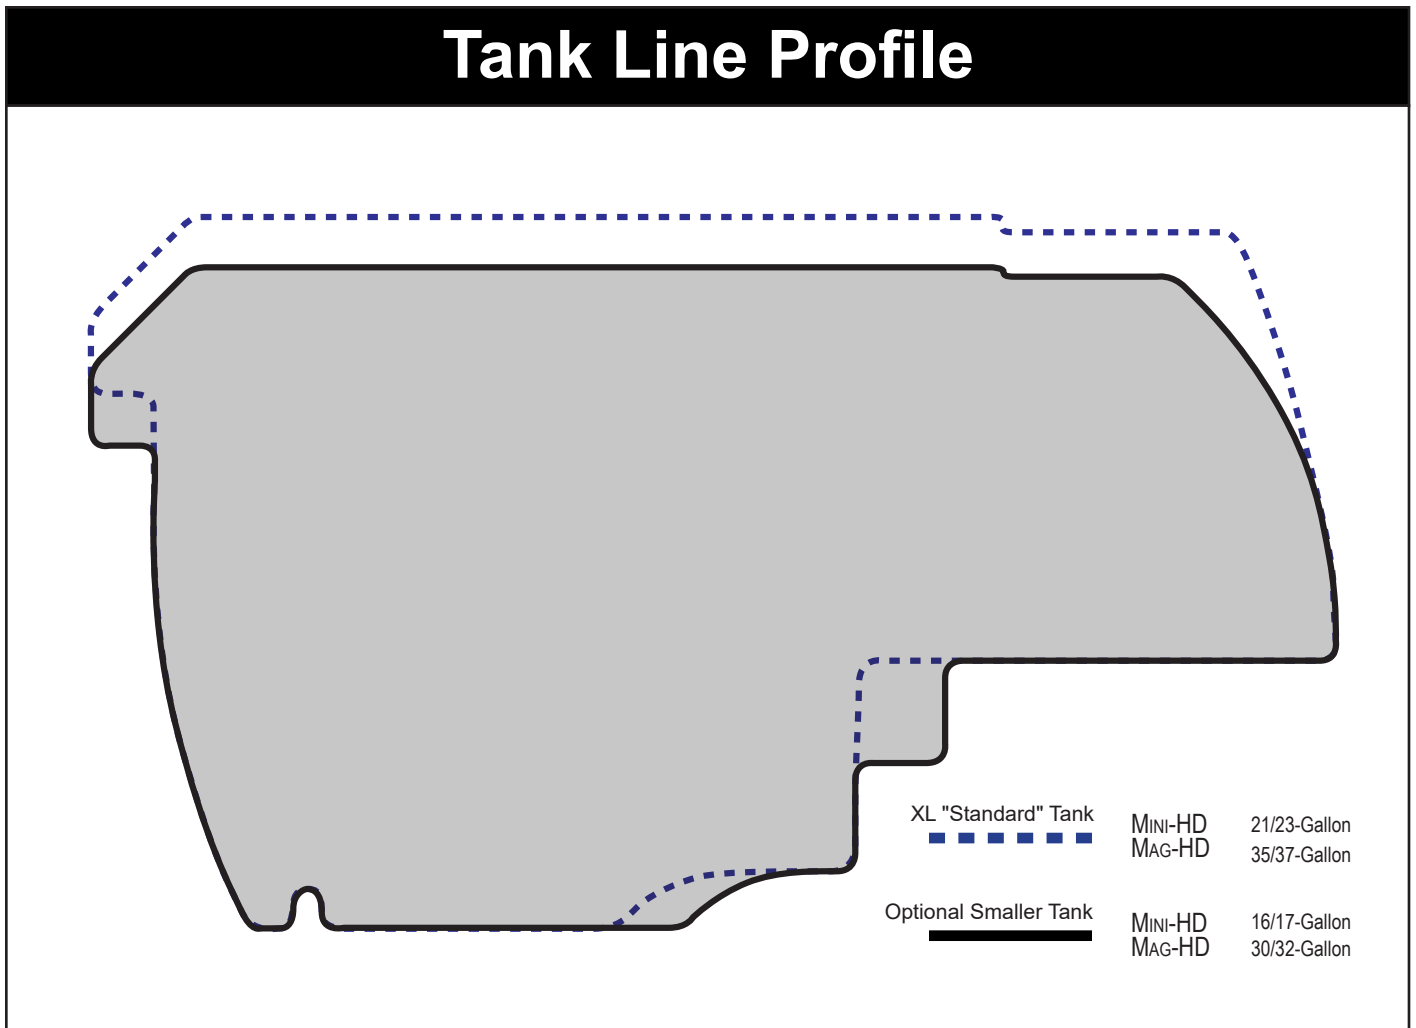

Tank Line Profile

To receive smaller tank option upon ordering, please use the following option number on your PO.

MINI-HD Smaller Tank Option: 175-008520

MAG-HD Smaller Tank Option: 264-008520