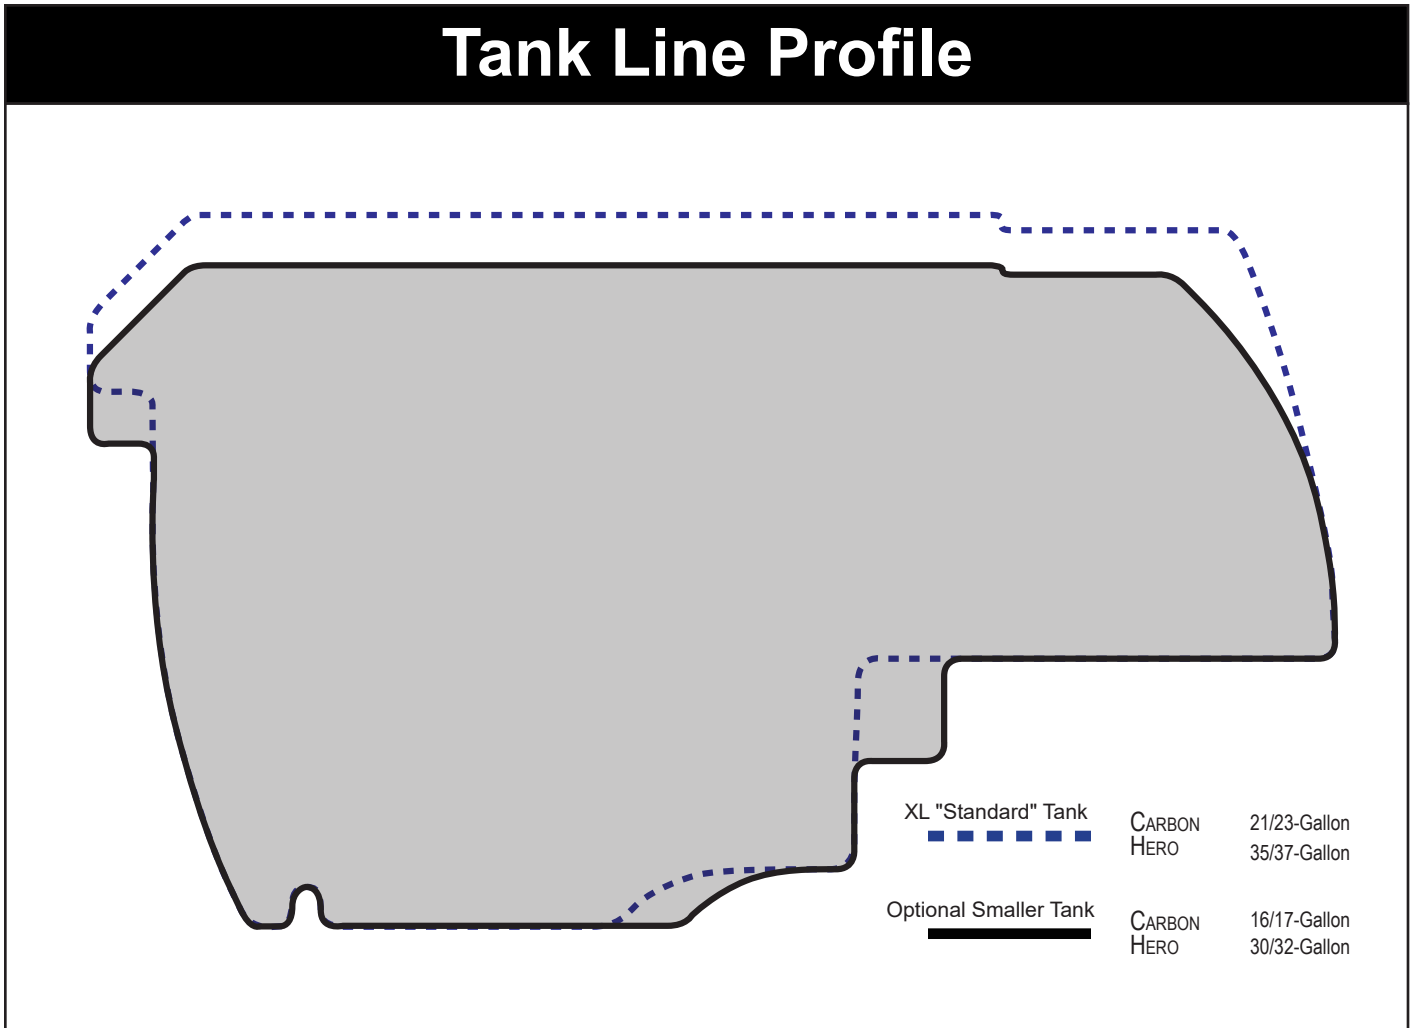

Tank Line Profile

To receive smaller tank option upon ordering, please use the following option number on your PO.

CARBON Smaller Tank Option: 175-54

HERO Smaller Tank Option: 264-59